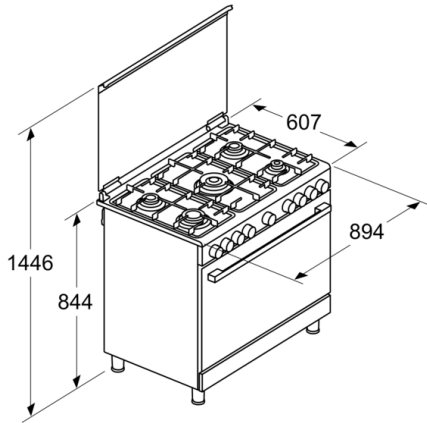

Gross weight : 185.000 lbs

Length electrical supply cord : 120 cm

Dimensions : x 894 x mm

Dimensions of the packed product (HxWxD) : 872 x 703 x 985 mm

Series 6, Gas range cooker, Stainless steel HGX5H0W50M

Cleaning:

- Full glass inner door

Accessory:

- 1 x grid, 1 x nozzle set for natural gas, 1 x universal pan, 1 x cross support for espresso

Technical Info:

- Natural gas nozzles (20 mbar) included

Dimensions:

- Appliance dimension (hxwxh): 844 mm x 894 mm x 607 mm
- Adjustable feet

Series 6, Gas range cooker, Stainless steel HGX5H0W50M

measurements in mm

measurements in mm